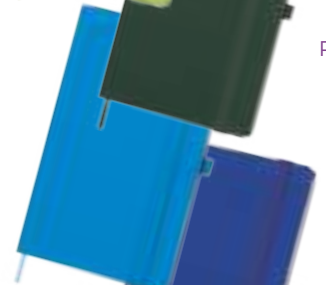

GRACY

01
PMS WHITE C

05
PMS 164C

08
PMS 200C

33
PMS 7519C

27
PMS 2292C

15
PMS 2411C

22
PMS 2184C

25
PMS 7686C

30
PMS 437C

35
BLACK C

DATA

Code:

TM21223/..

Name:

Gracy

SPECIFICATION

Description	Gracy notebook, soft cover with elastic band and pen holder, inner block in lines.
Collection	Notebooks
Dimensions (mm)	130 x 210
Cover material	Soft Silk Plus (PU)
Flyleaf material	160g chamois FSC® paper
Pages material	80g chamois FSC® paper
Pages	192
Sheets	96
Pages pattern	Lines
Corners	Rounded
Ribbon	7mm, same color as cover
Sleeve	Cardboard, 350g - mint standard
Extras	Perforated sheets - 8 Information page Pen holder
Weight (g)	368
Packaging (pcs.)	25 / 50
Package dimensions (cm)	42 x 31 x 25
Package weight (kg)	14.25